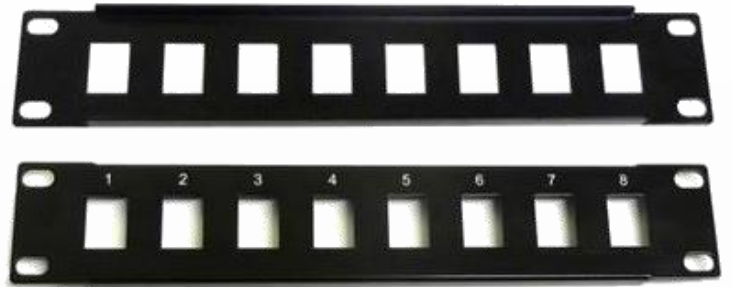

## 8PORT, 10" PATCH PANEL

P/N: MP08-180-400X120MM

SuperiorOrtec 8Port 10" Patch Panel should be used to terminate the cabling from each of the RJ45 outlets around the home, enabling different services to be routed to any outlet.

Provide exceptional performance for high speed LANs including Gigabit Ethernet applications in an easy to use format. The 12 way panels consist of industry standard high quality RJ45 jacks, and they utilize the specially designed individually labelled cable saddle to facilitate easy installation and cable management.

### FEATURES & BENEFITS

|   |   |
|---|---|
| Designed to fit into the Connectix SoHo Cabinet | Allows phone or data to be routed around the home       |
| Makes alterations simple as requirements change | Supports high speed networks including Gigabit Ethernet |

### MATERIAL DETAILS

|                |             |
|----------------|-------------|
| Depth          | 35mm        |
| Height         | 44mm (1U)   |
| Ports Quantity | 8 Port      |
| U Height       | 1U          |
| Width          | 260mm (10") |